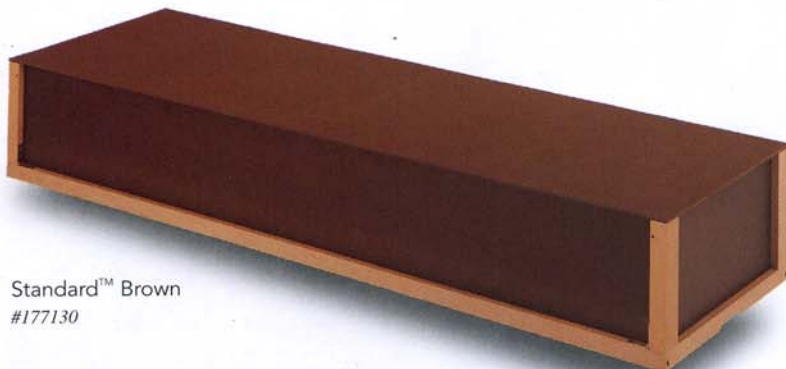

Standard™ Brown
#177130